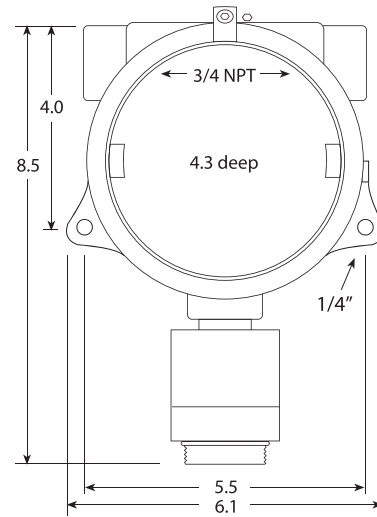

Sensor Life/Warranty

Sensor: 5 year warranty pro-rated

Transmitter: 2 year warranty

Dimensions

Splashguard 2"H x 2"Dia.

Order Guide

PN 965-225420-100 Model IR-522 in Aluminum Junction Box

PN 965-22542B-100 Model IR-522-316SS in Stainless Steel Junction Box